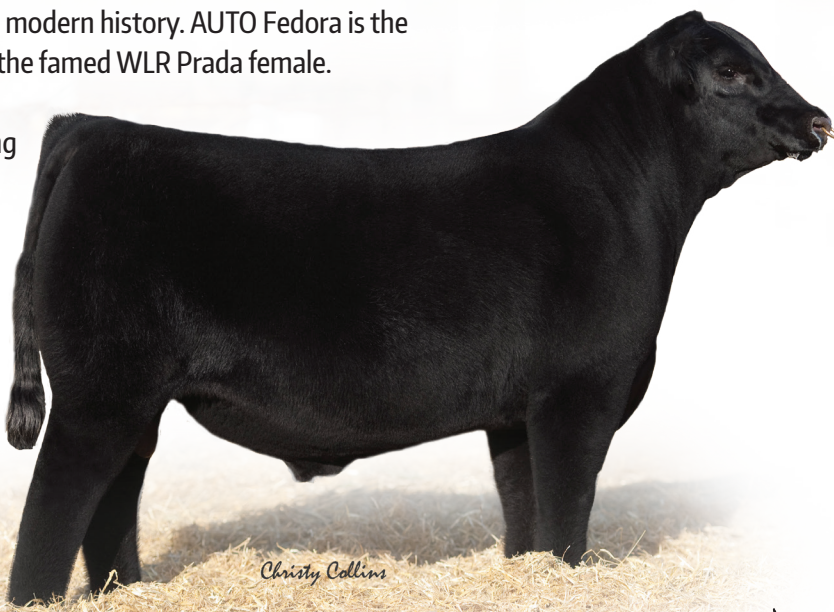

Christy Collins