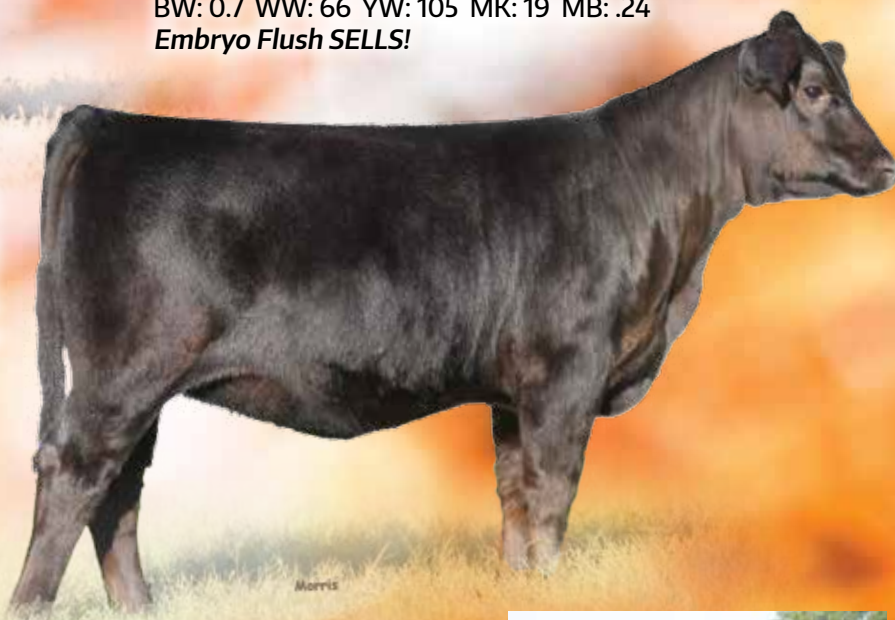

**SELLING  
10 LOTS**  
of only our finest!

KLS FARMS  
**FALL  
ONLINE**  
LIM-FLEX SALE

**10.22.19**

7 a.m. to 7 p.m. (CST)  
hosted on L365Auctions

**PBRS 78E**

Dbl Polled / Homo Black / 40% Lim-Flex  
HUBB Bulletproof x PBRS Checkin  
BW: 0.7 WW: 66 YW: 105 MK: 19 MB: .24  
*Embryo Flush SELLS!*

**JKSM 101G**

Dbl Polled / Dbl Black / 2.2.19 / 63% Lim-Flex  
Riverstone Crown Royal x PBRS 5136C  
BW: 1.1 BW: 58 YW: 85 MK: 22 MB: -.13  
*Elite Open Heifer*

**SALE MANAGEMENT:**

**R&R**

MARKETING

Randall O. Ratliff, 615.330.2735